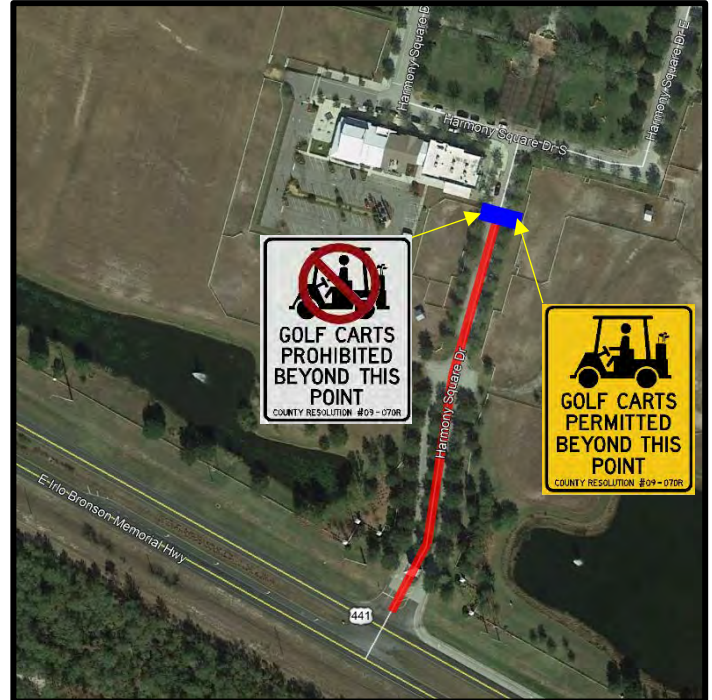

Golf cart use is **ACCEPTABLE during daytime and nighttime periods in all areas of the community EXCEPT for two segments of roadway.** Restricted segments are:

- 1) 5 Oaks Drive from US 192 to Haycutter Drive and;
- 2) Harmony Square Drive from US 192 to approximately 120 feet south of Harmony Square South Drive.